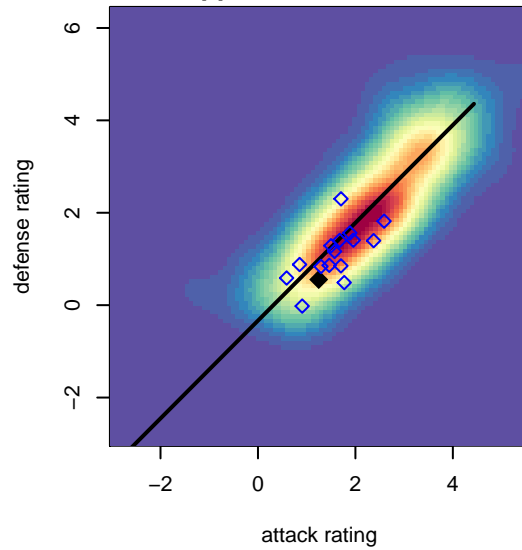

Seattle Celtic Green G02

Seattle Celtic
 Seattle, WA
 G02 total strength=1060
 attack=3.48 defense=1.74
 fall league = PSPL Copa U15
 spr league = Win PSPL Classic 2 (02) U15

alt names used:
 Seattle Celtic G02 Green
 Seattle Celtic G02 Green
 Seattle Celtic G02 Green

Venues played:
 2016 Xtreme Cup GU15 Silver
 2016 PSPL Copa U15
 2016 Win PSPL Classic 2 (02) U15

**attack and defense variance (black dot)
relative to other teams
and top 10 in region**

**attack and defense rating
relative to others at age
and all opponents in last 13 months**