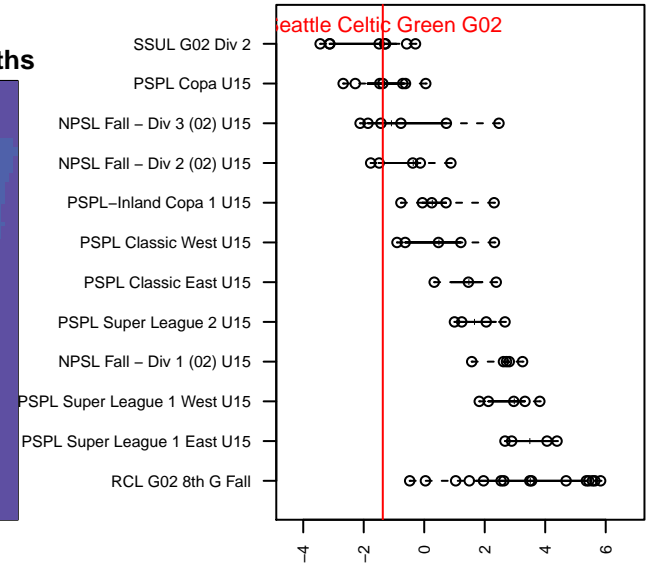

**attack and defense rating
relative to others at age
and all opponents in last 13 months**