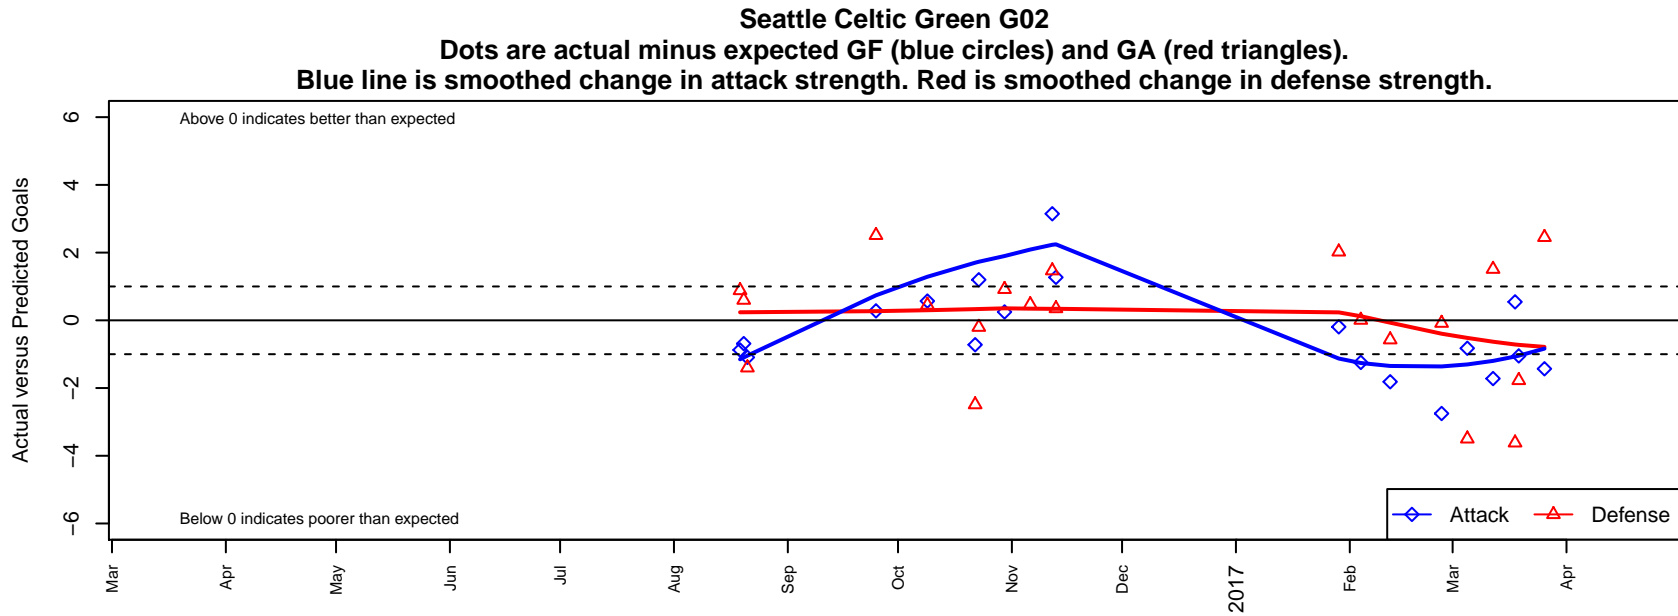

**attack and defense variance (black dot)
relative to other teams
and top 10 in region**

**attack and defense rating
relative to others at age
and all opponents in last 13 months**

Seattle Celtic Green G02

Seattle Celtic
Seattle, WA
G02 total strength=1060
attack=3.48 defense=1.74
fall league = PSPL Copa U15
spr league = Win PSPL Classic 2 (02) U15

alt names used:
Seattle Celtic G02 Green
Seattle Celtic G02 Green
Seattle Celtic G02 Green

Venues played:
2016 Xtreme Cup GU15 Silver
2016 PSPL Copa U15
2016 Win PSPL Classic 2 (02) U15