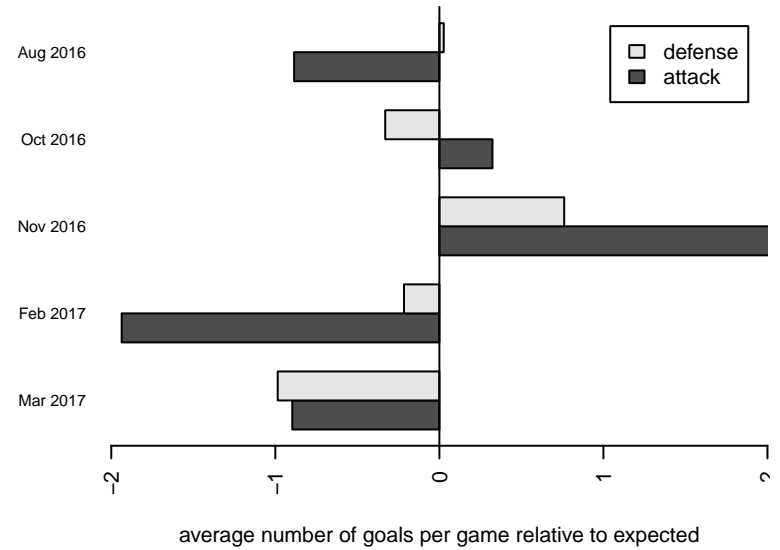

Performance relative to 13 month average

Performance relative to 13 month average

date	home		away		venue	pred.home	pred.away
2017-03-26	NPSA Titans Navy G02	0	Seattle Celtic Green G02	0	2016 Win PSPL Classic 2 (02) U15	2.45	1.43
2017-03-19	CWSA Navy G02	7	Seattle Celtic Green G02	0	2016 Win PSPL Classic 2 (02) U15	5.23	1.05
2017-03-18	ASE Emerald G02	6	Seattle Celtic Green G02	1	2016 Win PSPL Classic 2 (02) U15	2.38	0.46
2017-03-12	Emerald City FC Green G02	2	Seattle Celtic Green G02	1	2016 Win PSPL Classic 2 (02) U15	3.51	2.72
2017-03-05	Seattle Celtic Green G02	0	Cheney Storm FC G02	10	2016 Win PSPL Classic 2 (02) U15	0.83	6.50
2017-02-26	Seattle Celtic Green G02	0	Cascade FC Green G02	1	2016 Win PSPL Classic 2 (02) U15	2.75	0.92
2017-02-12	Seattle Celtic Green G02	0	West Narrows FC Blue G02	3	2016 Win PSPL Classic 2 (02) U15	1.81	2.43
2017-02-04	Seattle Celtic Green G02	0	ISC Gunners B G02	3	2016 Win PSPL Classic 2 (02) U15	1.24	3.01
2017-01-29	Silver FC G02	1	Seattle Celtic Green G02	1	2016 Win PSPL Classic 2 (02) U15	3.02	1.19
2016-11-13	Seattle Celtic Green G02	3	MVP Marauders White G02	2	2016 PSPL Copa U15	1.73	2.35
2016-11-12	PSU Wildcats G02	0	Seattle Celtic Green G02	7	2016 PSPL Copa U15	1.47	3.85
2016-11-06	Seattle Celtic Green G02	11	PSU Wildcats G02	1	2016 PSPL Copa U15	3.85	1.47
2016-10-30	Cascade FC Green G02	0	Seattle Celtic Green G02	3	2016 PSPL Copa U15	0.92	2.75
2016-10-23	Seattle Celtic Green G02	3	ISC Gunners Select G02	2	2016 PSPL Copa U15	1.80	1.80
2016-10-22	Emerald City FC Green G02	6	Seattle Celtic Green G02	2	2016 PSPL Copa U15	3.51	2.72
2016-10-09	NPSA Titans Navy G02	2	Seattle Celtic Green G02	2	2016 PSPL Copa U15	2.45	1.43
2016-09-25	Seattle Celtic Green G02	3	Emerald City FC Green G02	1	2016 PSPL Copa U15	2.72	3.51
2016-08-21	Mukilteo Rush G02	5	Seattle Celtic Green G02	0	2016 Xtreme Cup GU15 Silver	3.60	1.09
2016-08-20	TSC Ladybugs G02	3	Seattle Celtic Green G02	1	2016 Xtreme Cup GU15 Silver	3.60	1.69
2016-08-19	Seattle Celtic Green G02	0	Dragons FC G02	3	2016 Xtreme Cup GU15 Silver	0.88	3.88